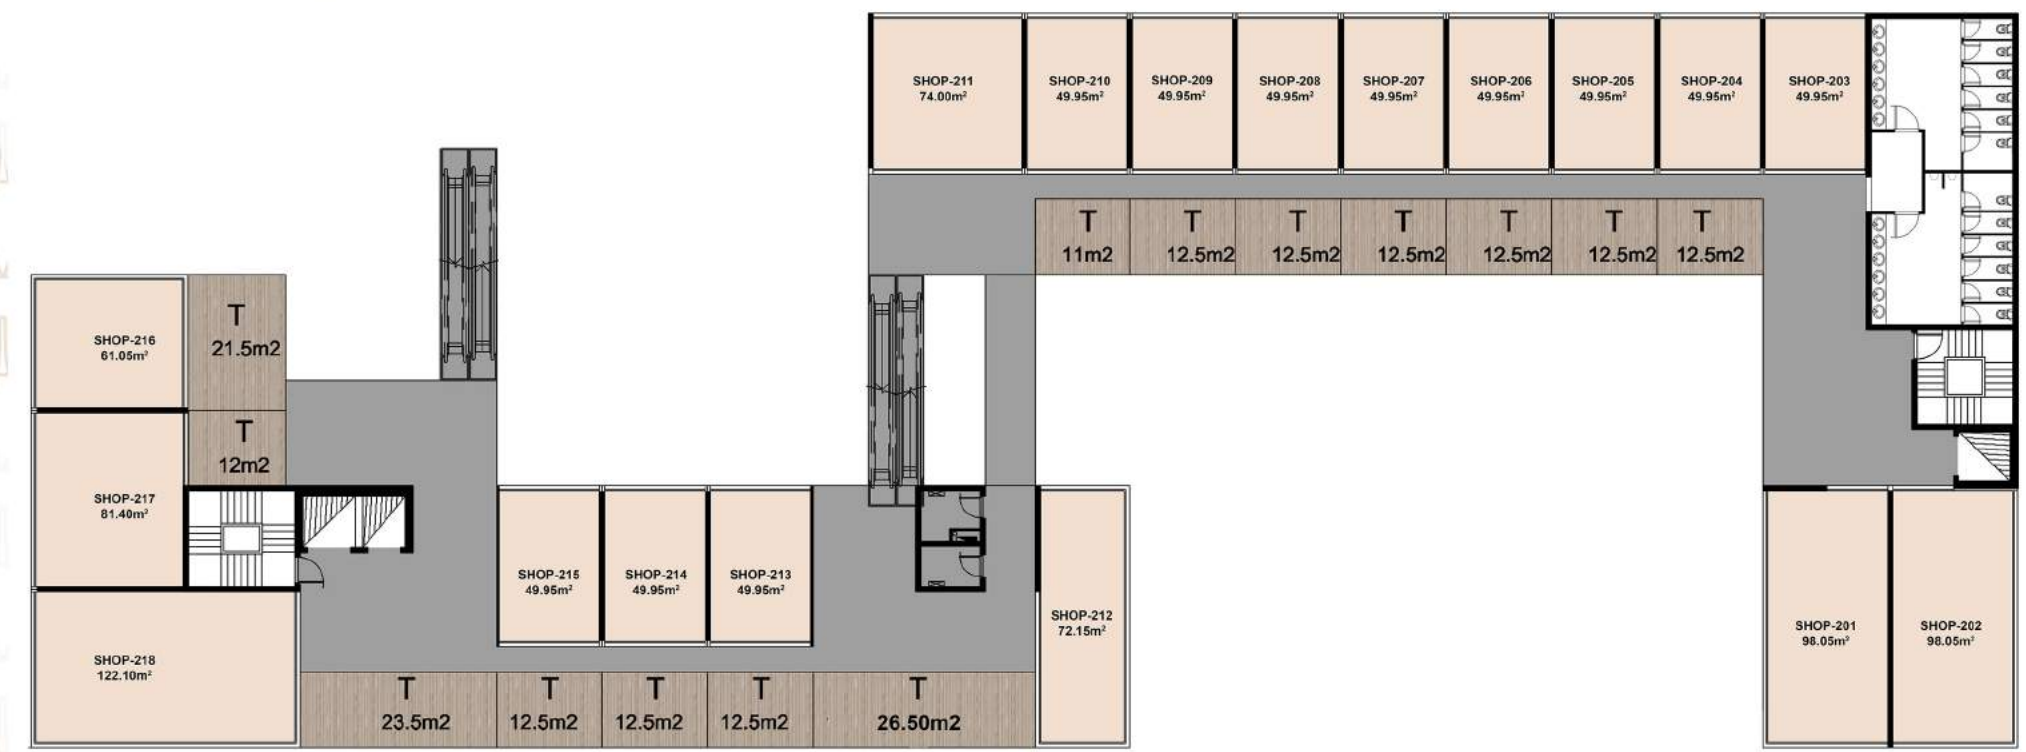

SECOND FLOOR

RETAIL