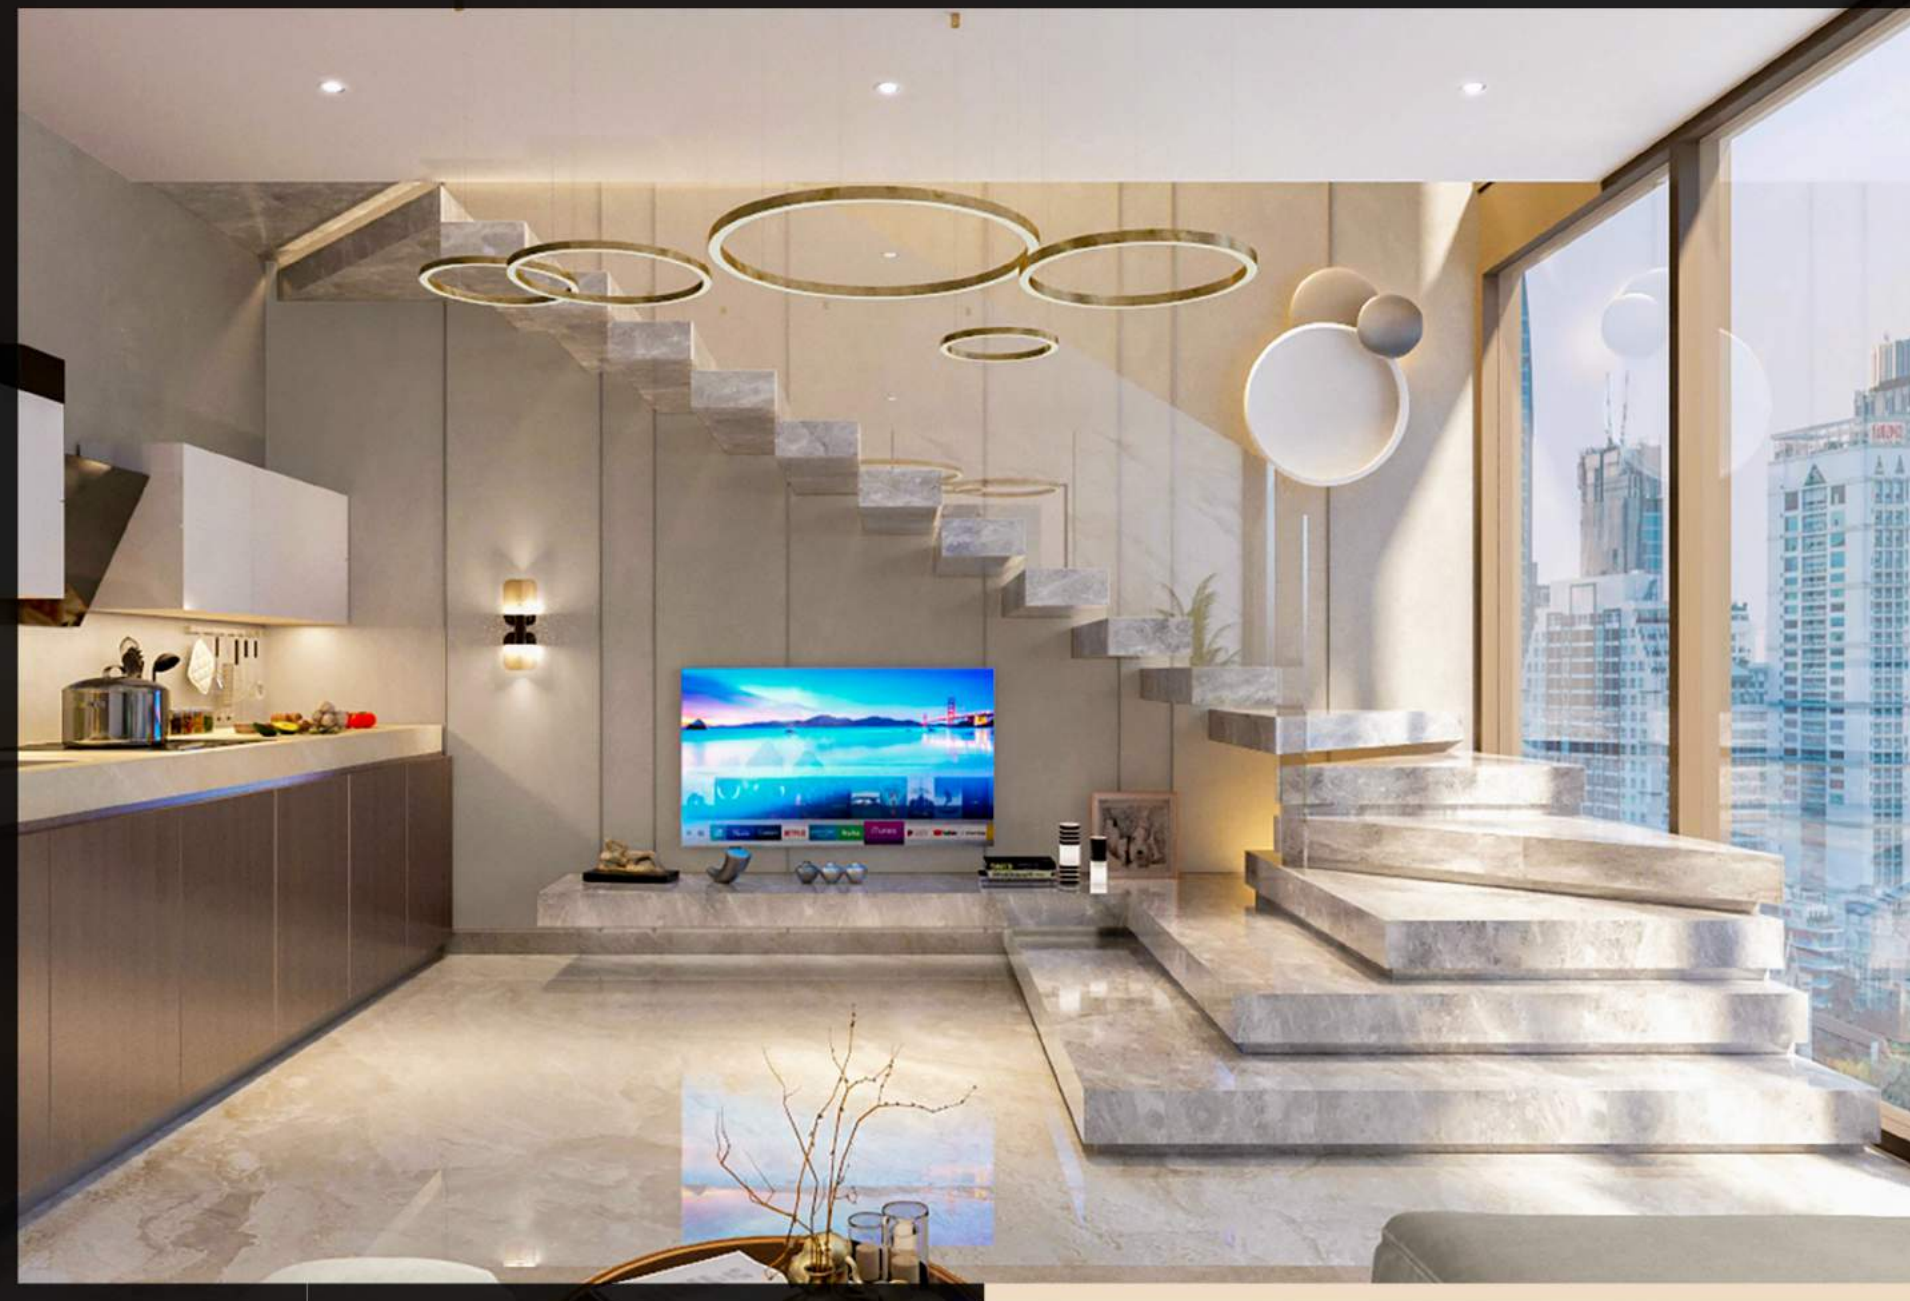

“ THE SKY VILLAS ”

A life you should live.

The Central Iconic Tower hotel offers (two floors) duplex Sky Villas.

If you are looking for luxury, you should have a look on our Private Sky Villas, because you will get a whole different world of privilege and quality.

Inside The Sky Villas, you will get the highest level of privacy with your VIP guests.

You will get a lot of luxurious advantages; enormous living room with a dining area with all types of luxurious amenities; huge living room with a dining area, a kitchen, a bathroom with bathtub and high-end branded toiletries made only to satisfy your needs.

CENTRAL
ICONIC
TOWER